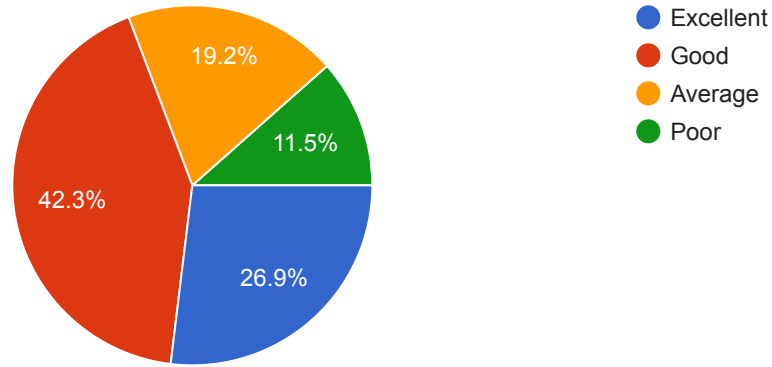

3. Alumni association/Network of old friends

26 responses