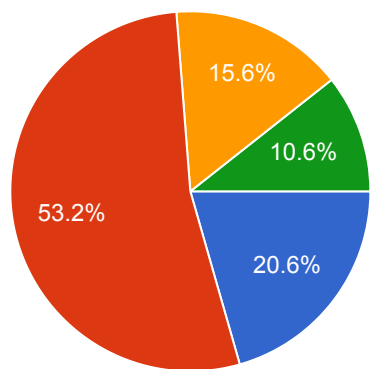

141 responses

5. Equal weightage is given to theory and practical course content

141 responses

6. Reliability of assessment and evaluation process

141 responses

7. Library facilities

141 responses

8. Sports promotion

141 responses

9. Extension Activities

141 responses

- Excellent
- Good
- Satisfactory
- Not Satisfactory

10. Help in Career Guidance

141 responses

- Excellent
- Good
- Satisfactory
- Not Satisfactory

Name of the Alumnus