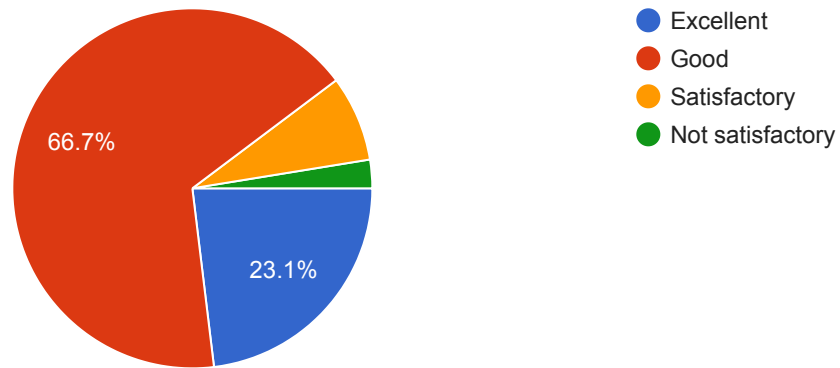

1. The Syllabus is embedded with skill based and employ ability

39 responses