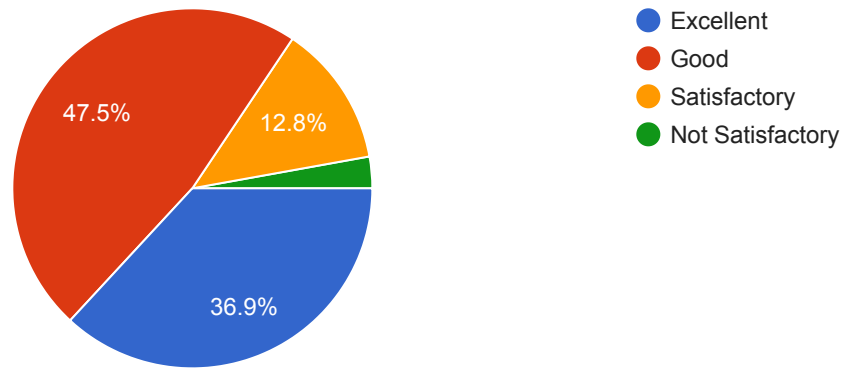

141 responses

5. Equal weightage is given to theory and practical course content

141 responses

6. Reliability of assessment and evaluation process

141 responses

7. Library facilities

141 responses

8. Sports promotion

141 responses

9. Extension Activities

141 responses

- Excellent
- Good
- Satisfactory
- Not Satisfactory

10. Help in Career Guidance

141 responses

- Excellent
- Good
- Satisfactory
- Not Satisfactory

Name of the Alumnus