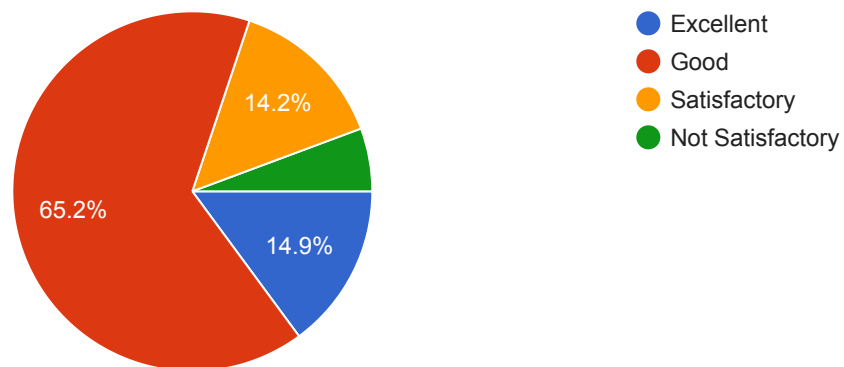

141 responses

5. Equal weightage is given to theory and practical course content

141 responses

6. Reliability of assessment and evaluation process

141 responses

7. Library facilities

141 responses

8. Sports promotion

141 responses

9. Extension Activities

141 responses

- Excellent
- Good
- Satisfactory
- Not Satisfactory

10. Help in Career Guidance

141 responses

- Excellent
- Good
- Satisfactory
- Not Satisfactory

Name of the Alumnus