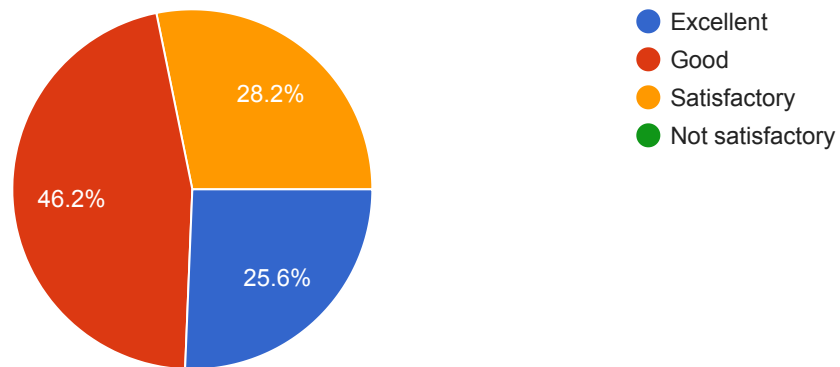

2. Syllabus system is fulfilling the social needs

39 responses