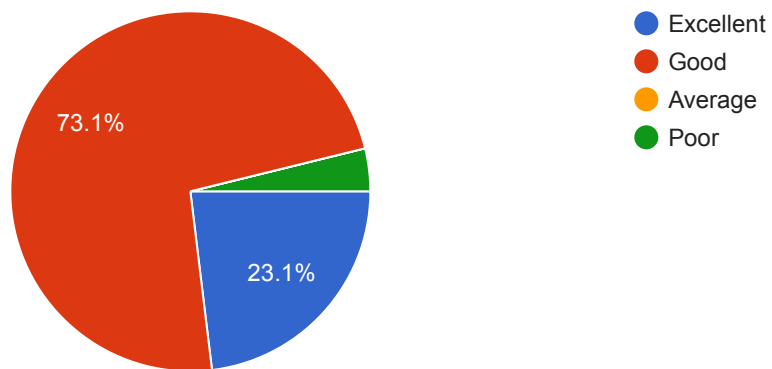

2. College Campus cleanliness

26 responses