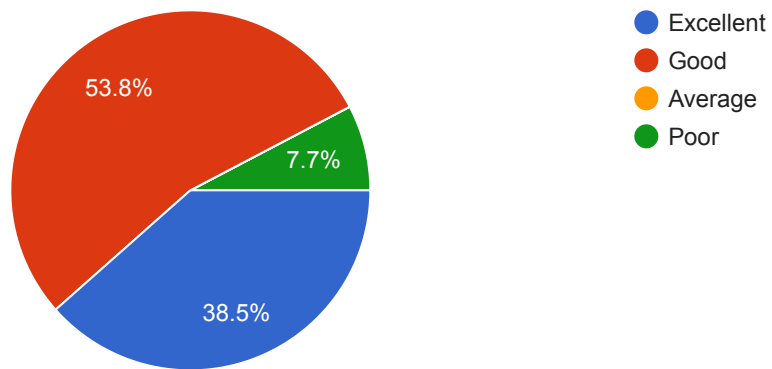

Manjesh Patagar

Madhusoodan Hegde

Qualification/Designation

26 responses

Passed out year

26 responses

1. College infrastructure and Lab facilities

26 responses