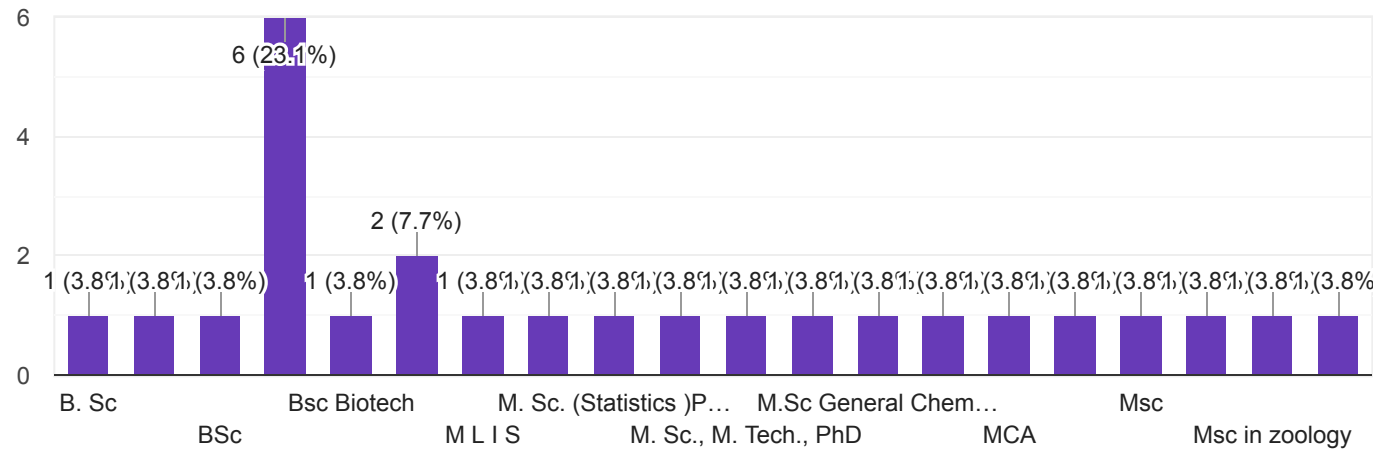

Qualification/Designation

26 responses